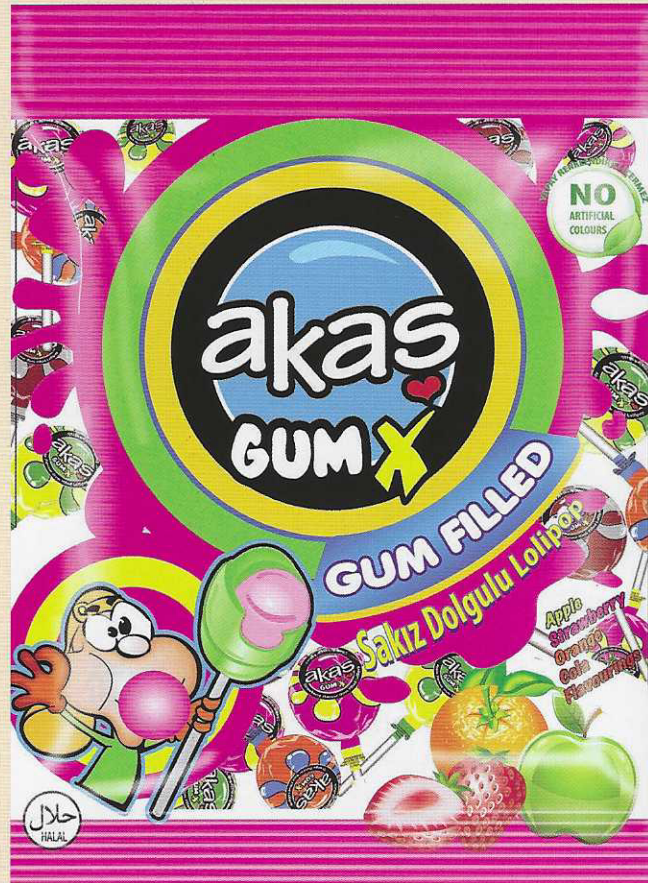

**Akaş GumX Filled Lollipop**  
Packing: 18gx100x6  
Product Code: 16016649

**Akaş GumX Filled Lollipop**  
Packing: 16gx48x16  
Product Code: 16009660

## Gum Filled Lollipop